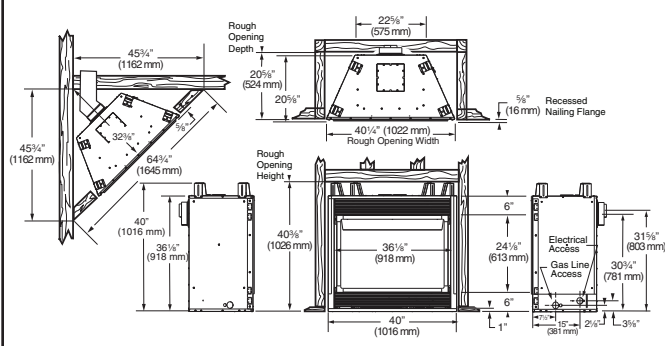

DVB4136 Rear Vent